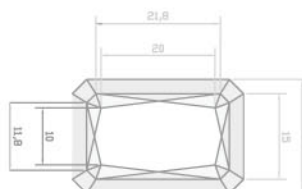

HDMI™ SUPERIOR

HDMI Hi-Definition AV Cable/Lead

Diamond-cutting design Superior & Sophisticated

Blu-Ray HD DVD	PS3 XBOX	DVD Player	Satellite Set Top Box

Model NO.	Length	
SDC10	1M	3.28ft
SDC15	1.5M	4.92ft
SDC20	2M	6.56ft
SDC30	3M	9.84ft

Features & Spec.

- HDMI™ V1.3 spec. Cat. 2 High Speed and HDMI ATC (Authorized Test Center) Certified
- Support 240/200Hz High Video Refresh rate FPD TVs
- Support Dolby® TrueHD & DTS-HD™ Master Audio transmission
- 340MHz(10.2Gbps) Ultra-wide bandwidth enable brilliant 1080p HD content and 8 channel audio for 7.1 surround
- 24k Gold-plated connector for anti-corrosive & distortion-free
- Support x.v.Color wide color gamut and 16bits deep color video transmission