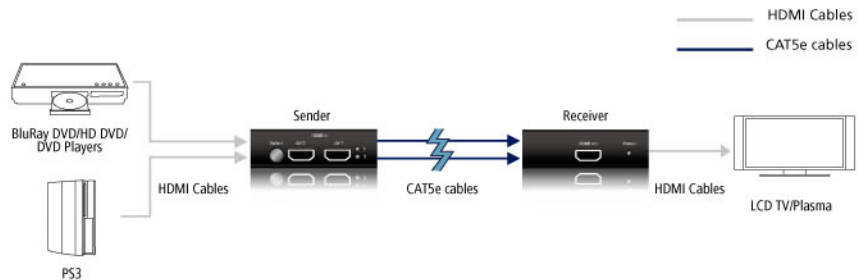

Features

- EQUALIZE THE SIGNALS TO OPTIMIZE LONG DISTANCE TRANSMISSION
- HDMI SIGNAL TRANSMITTED UP TO 70M FOR 1080I*
- HDMI SIGNAL TRANSMITTED UP TO 45M FOR 1080P*
- PLUG-AND-PLAY. INSTALLS IN SECONDS
- SUPPORT CEC* (Consumer Electronic Control)
- HDMI Specification 1.3b Compliant
- LONG DISTANCE HDMI TRANSMISSION VIA ONE CAT6 CABLE
- DVI SPECIFICATION 1.0 COMPLIANT
- HDCP REV1.2 SPECIFICATION COMPLIANT
- SUPPORT DDWG STANDARDS FOR HDMI COMPLIANT MONITORS

*CEC: Allows 1 TV remote to sync interoperability between display/projector and HDMI AV devices connected

* Supported Lengths will vary based on HDMI Cables Quality you are adopting