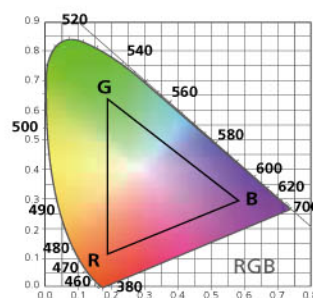

Lip Sync

- Automatic lip sync timing compensation the delay in video output relative to audio output.