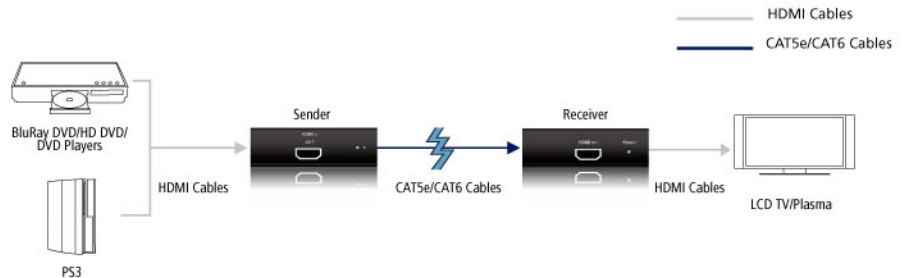

### Features

- ALLOW TO SELECT ANY ONE FROM FOUR DIFFERENT SOURCES OUTPUT TO FOUR DISPLAYS SEPARATELY
- HDMI SPECIFICATION 1.3B COMPLIANT
- SUPPORT HDMI 36-BIT DEEP COLOR & X.V.COLOR WIDE COLOR GAMUT
- SUPPORTS 480I, 480P, 576I, 576P, 720P, 1080I AND 1080P RESOLUTION
- HDMI FIRMWARE UPGRADEABLE, NO COMPATIBLE ISSUE
- AUDIO SUPPORT DOLBY® TRUEHD & DTS-HD™ LOSSLESS 7.1 DIGITAL SURROUND & LIP SYNC
- PLUG-AND-PLAY. INSTALLS IN SECONDS
- EASY OPERATING WITH IR REMOTE

## PROFESSIONAL SERIES

Optimized HDMI Extender Solution for Professional Digital Signage Installation

#### Features

- LONG DISTANCE HDMI TRANSMISSION VIA ONE CAT6 CABLE
- EQUALIZE THE SIGNALS TO OPTIMIZE LONG DISTANCE TRANSMISSION
- HDMI SIGNAL TRANSMITTED UP TO 70M FOR 1080I\*
- HDMI SIGNAL TRANSMITTED UP TO 45M FOR 1080P\*
- PLUG-AND-PLAY. INSTALLS IN SECONDS
- SUPPORT CEC\* (Consumer Electronic Control)
- HDMI Specification 1.3b Compliant
- DVI SPECIFICATION 1.0 COMPLIANT
- HDCP REV1.2 SPECIFICATION COMPLIANT
- SUPPORT DDWG STANDARDS FOR HDMI COMPLIANT MONITORS