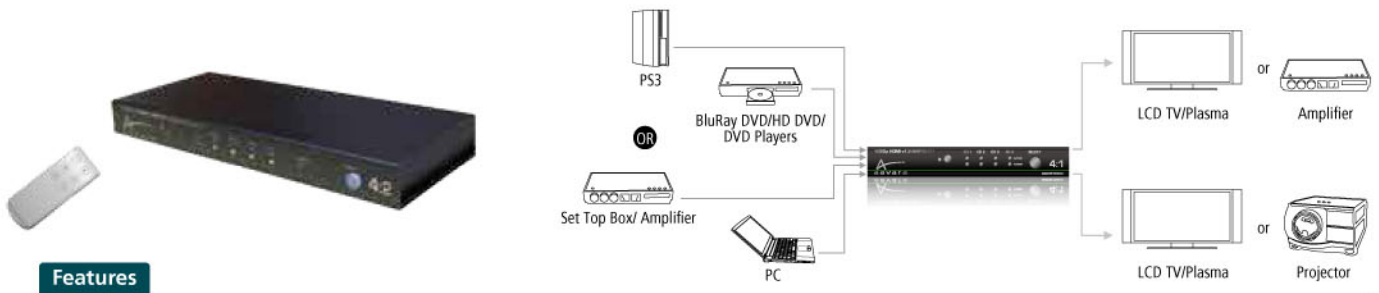

Features

- OPTIMIZED FOR CONNECTING 4 HDMI AV DEVICES INTO ONE HOME THEATER
- INTEGRATING PROJECTOR & TV WITH HDMI INPUTS FROM BLU-RAY/DVD PLAYER, STB & PS3
- ALSO CAN INTEGRATING TV & AMPLIFIER/SPEAKER WITH HDMI INPUTS FROM BLU-RAY/DVD PLAYER, STB & PS3
- CEC PASS-THRU ALLOWS ONE REMOTE CONTROL TO SYNC TV AND AV DEVICES*
- NEW DOLBY TrueHD, DTS-HD Master Audio LOSSLESS AUDIO FORMATS SUPPORT
- SUPPORT x.v.Color WIDE COLOR GAMUT, DEEP COLOR ● PC DVI & HDCP COMPATIBLE
- PLUG-N-PLAY, INSTALL IN SECONDS ● EASY OPERATING WITH IR REMOTE