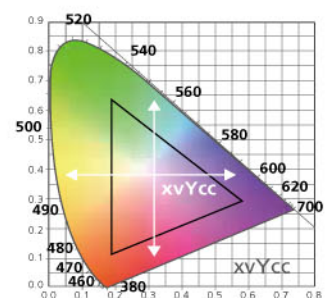

Lip Sync

- Automatic lip sync timing compensation the delay in video output relative to audio output.