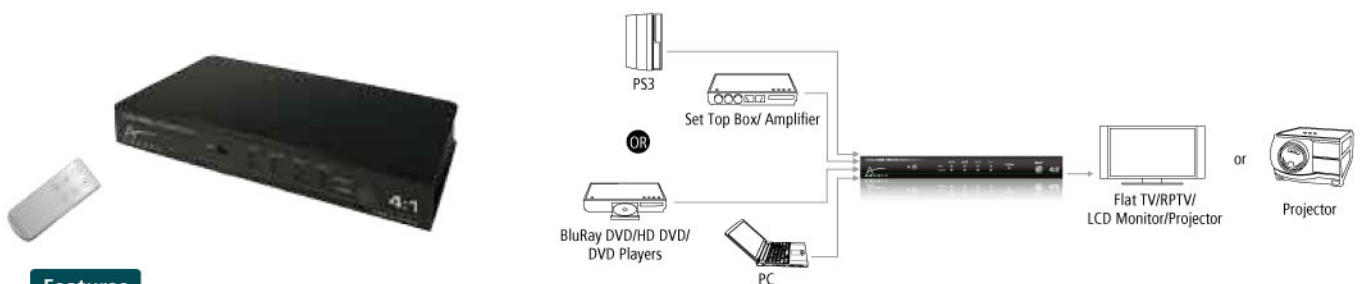

SW421

1080p HDMI Switcher 4:1

Features

- OPTIMIZED FOR CONNECTING 4 HDMI AV DEVICES INTO ONE TV OR PROJECTOR
- INTEGRATING PROJECTOR OR TV WITH HDMI INPUTS FROM BLU-RAY/DVD PLAYER, STB & PS3
- CEC PASS-THRU ALLOWS ONE REMOTE CONTROL TO SYNC TV AND AV DEVICES*
- NEW DOLBY TrueHD, DTS-HD Master Audio LOSSLESS AUDIO FORMATS SUPPORT
- SUPPORT x.v.Color WIDE COLOR GAMUT, DEEP COLOR
- PC DVI & HDCP COMPATIBLE
- PLUG-N-PLAY, INSTALL IN SECONDS ● EASY OPERATING WITH IR REMOTE