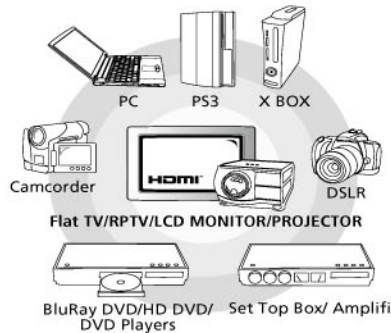

Blu-Ray HD DVD	PS3 XBOX	DVD Player	Satellite Set Top Box

Model NO.	Length	
PHC50	5M	16.4ft
PHC100	10M	32.8ft
PHC150	15M	49.2ft

Features & Spec.

- HDMI 1.3b Cat.2 Hi-Speed ATC Certificates Optimized for HD Video/Audio Performance
- Heavy-Duty Metal Connector to Protect from Repeated Plug N' Pull & High Shocks for Long Cable Life
- High Density Triple-Layer Shielding against EMI Electromagnetic Interference for Long Distance Transmission
- High Grade Oxygen-Free Copper Wire with 10.2Gps Ultra Bandwidth for 1080p Video and 7.1 Channel Audio
- 24K Gold-Plated Connector for Anti-Corrosive & Distortion-Free

V1.3 HDMI	1080p Full HD	7.1 Digital surround	24k Gold-plated connector	10.2 Gbps bandwidth	240/200Hz Video frame rate	X.v. Color	Deep Color	CEC Pass Thru