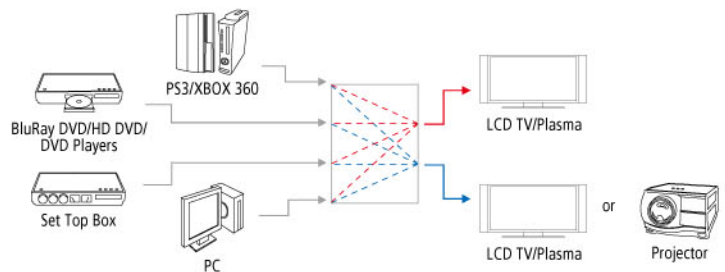

PM4X2

1080p HDMI 1.3b MATRIX 4X2

Features

- ALLOW TO SELECT SAME OR TWO FROM FOUR DIFFERENT SOURCES OUTPUT TO TWO DISPLAYS SEPARATELY
- "MAX. VIDEO OUTPUT" FUNCTION FOR HOME THEATER INSTALLATION, ALLOW TO SEND TO TV AND AMP WITH MAX. VIDEO AND AUDIO SIGNAL
- HDMI SPECIFICATION 1.3B COMPLIANT
- SUPPORT HDMI 36-BIT DEEP COLOR & X.V.COLOR WIDE COLOR GAMUT
- SUPPORTS 480I, 480P, 576I, 576P, 720P, 1080I AND 1080P RESOLUTION
- EASY OPERATING WITH IR REMOTE
- HDMI FIRMWARE UPGRADEABLE, NO COMPATIBLE ISSUE
- PLUG-AND-PLAY. INSTALLS IN SECONDS
- AUDIO SUPPORT DOLBY® TRUEHD & DTS-HD™ LOSSLESS 7.1 DIGITAL SURROUND & LIP SYNC

PM4X4

1080p HDMI 1.3b MATRIX 4X4

Features

- ALLOW TO SELECT ANY ONE FROM FOUR DIFFERENT SOURCES OUTPUT TO FOUR DISPLAYS SEPARATELY
- HDMI SPECIFICATION 1.3B COMPLIANT
- SUPPORT HDMI 36-BIT DEEP COLOR & X.V.COLOR WIDE COLOR GAMUT
- SUPPORTS 480I, 480P, 576I, 576P, 720P, 1080I AND 1080P RESOLUTION
- HDMI FIRMWARE UPGRADEABLE, NO COMPATIBLE ISSUE
- AUDIO SUPPORT DOLBY® TRUEHD & DTS-HD™ LOSSLESS 7.1 DIGITAL SURROUND & LIP SYNC
- PLUG-AND-PLAY. INSTALLS IN SECONDS
- EASY OPERATING WITH IR REMOTE