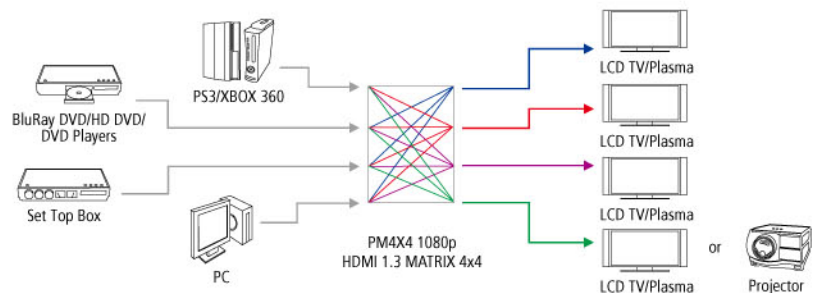

Features

- ALLOW TO SELECT ANY ONE FROM FOUR DIFFERENT SOURCES OUTPUT TO FOUR DISPLAYS SEPARATELY
- HDMI SPECIFICATION 1.3B COMPLIANT
- SUPPORT HDMI 36-BIT DEEP COLOR & X.V.COLOR WIDE COLOR GAMUT
- SUPPORTS 480I, 480P, 576I, 576P, 720P, 1080I AND 1080P RESOLUTION
- HDMI FIRMWARE UPGRADEABLE, NO COMPATIBLE ISSUE
- AUDIO SUPPORT DOLBY® TRUEHD & DTS-HD™ LOSSLESS 7.1 DIGITAL SURROUND & LIP SYNC
- PLUG-AND-PLAY. INSTALLS IN SECONDS
- EASY OPERATING WITH IR REMOTE